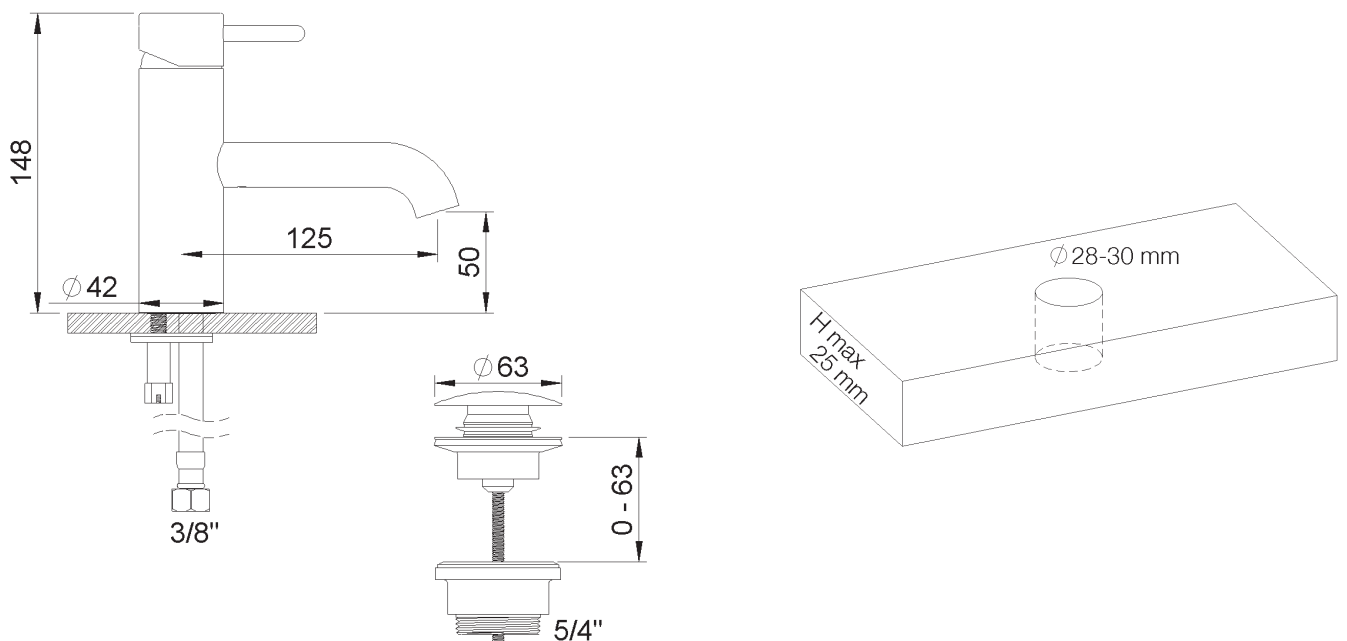

PRODUCT TECHNICAL SHEET

Collection :

PLUG

Ref. :

4570.--.10

Mitigeur de lavabo monotrou, avec vidage push-up

Eéngreeps wastafelmengkraan met push-up lediging

Single-lever sink mixer, with push-up waste

Picture

Product details

Flow at 3 bar : Restricted 5,0 l/min

Internal mechanism : Mixer ceramic cartridge (90°)

Note : option rosette 55x3mm
(8048.--.14)

Technical drawing

RAO.V01